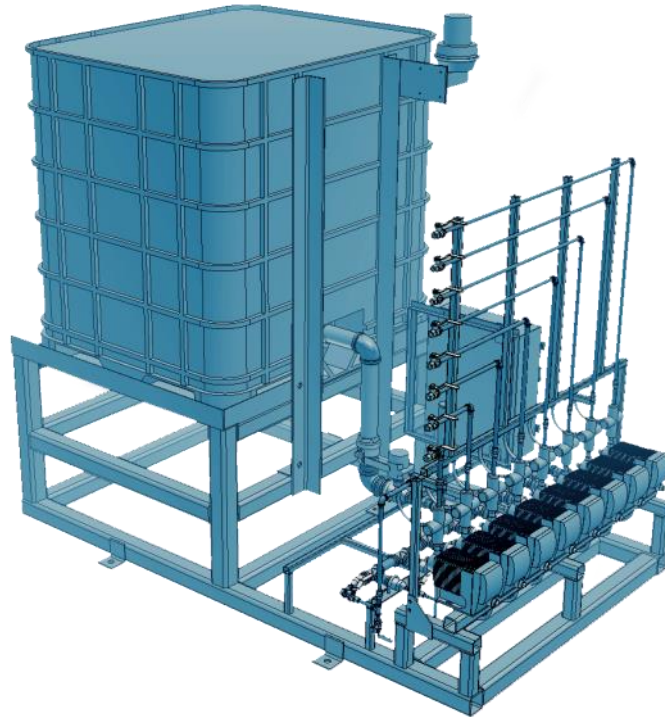

STATE OF THE ART MATERIAL HANDLING TECHNOLOGY®

- DUST COLLECTORS
- LOSS-IN-WEIGHT FEEDERS
- VIBRATING BIN DISCHARGERS
- VIBRATING FEEDERS
- VIBRATING CONVEYORS
- VIBRATING SIEVES
- AIR SWEEPS AND AIR SLIDES
- DRYERS
- LIQUID - INTO - LIQUID MIXERS
- POWDER - INTO - LIQUID MIXERS
- BULK BAG LOADERS
- BULK BAG UNLOADERS
- MODULAR ACCESS PLATFORMS
- MOBILE WORK PLATFORMS
- SAFETY SWING GATES
- BATCH AND CONTINUOUS MIXERS
- CRUSHERS AND SHREDDERS

DAVID LEWIS CELL: (416) 399-3560

SHAWN BARBER CELL: (705) 875-4999

**LIW FEEDERS**

**HIGH INTENISTY  
CONTINUOUS MIXING**

**PROMAT ALSO ACTIVELY SUPPLIES**

- **VOLUMETRIC FEEDERS**
- **INDUSTRIAL BLOWERS**
- **ROTARY FEED VALVES**
- **DIVERTER VALVES**
- **STORAGE SILOS (WELDED/BOLTED)**
- **LIME SLAKER (PASTE/DETENTION/ BALL)**
- **CHEMICAL FEED SYSTEMS (WET/DRY)**
- **EXTREME TEMPERATURE AND ABRASION FEEDERS**
- **EXPANSION JOINTS**
- **DUST COLLECTION SYSTEMS**
- **DUST FREE INDUCTION AND DISPERSION**
- **MATERIAL RECLAIM SYSTEMS**