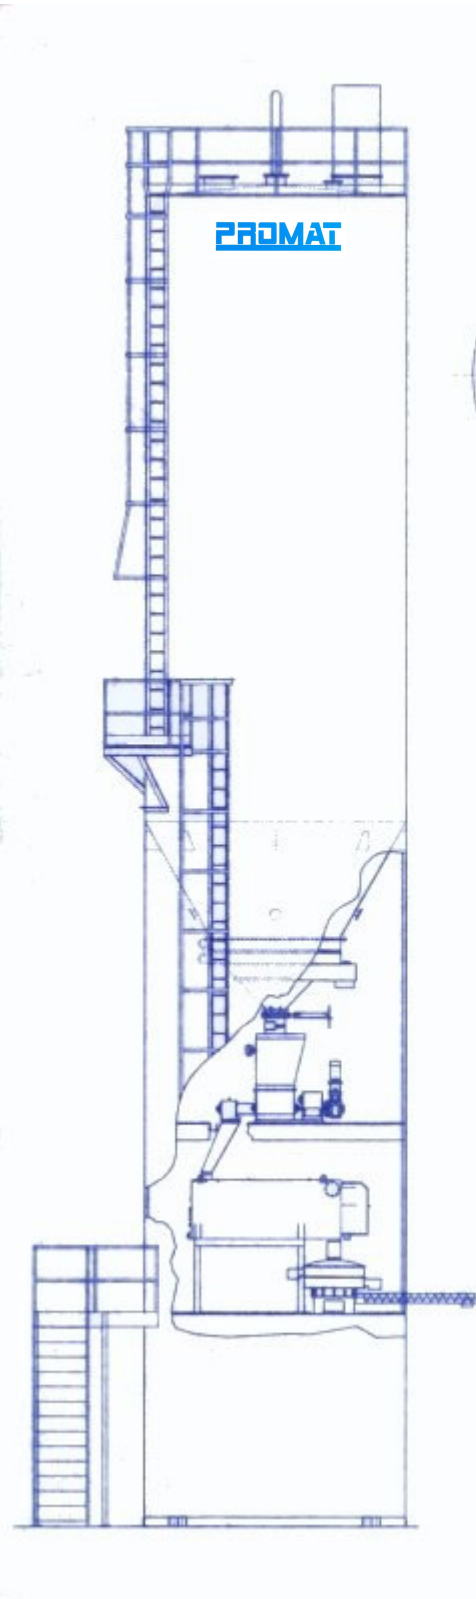

## PROMAT Engineering Sales Inc. Lime Slaking System

- Welded Steel Lime Storage Silo
- Bin Activator
- Lime Paste Slaker
- Volumetric Screwfeeder
- Manual Maintenance Gate
- Vibrating Circular Screen Separator
- Grit Discharge Screw
- Slurry Agitation Tank
- Dual Transfer Pump Skid