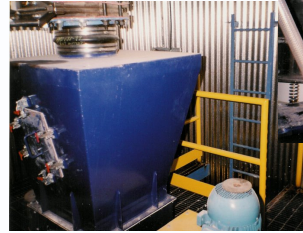

## PROMAT Engineering Sales Inc. Lime Slaking System

- Welded Steel Lime Storage Silo
- Bin Activator
- Lime Paste Slaker
- Volumetric Screwfeeder
- Manual Maintenance Gate
- Vibrating Circular Screen Separator
- Grit Discharge Screw
- Slurry Agitation Tank
- Dual Transfer Pump Skid