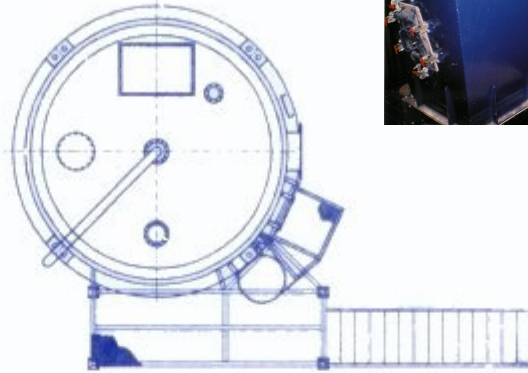

## PROMAT Engineering Sales Inc. Lime Slaking System

- Welded Steel Lime Storage Silo
- Bin Activator
- Lime Paste Slaker
- Volumetric Screwfeeder
- Manual Maintenance Gate
- Vibrating Circular Screen Separator
- Grit Discharge Screw
- Slurry Agitation Tank
- Dual Transfer Pump Skid